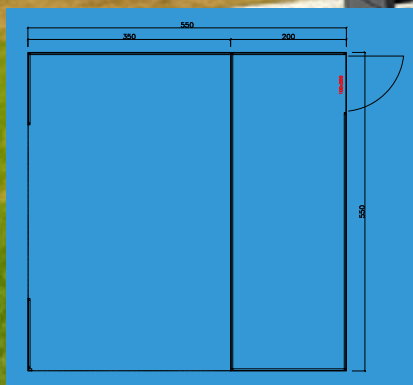

SCHUMACHER

System type	Tool sheds	Rear height	216 cm
Roof type	Flat roof	Color	RAL 7016 + Walnut
Thickness	0,5 mm	Gutter	Yes
Wall dimensions	450 (200 cm/250 cm) x 250 cm	Floor	Yes
Front height	232 cm	Door	200x200 cm
		Window	40x200 (Fixed)

ROSSI

System type Tool sheds
Roof type Flat roof
Thickness 0,5 mm
Wall dimensions 550 (200 cm/350 cm) x 550 cm
Front height 232 cm
Rear height 215 cm

Color RAL 7016
Gutter No
Floor Yes
Door 100x200
Window 80 x 60 cm (tiltable)

ROSBERG

System type	Garden accessories	Rear height	193 cm
Roof type	Pent Roof	Color	RAL 7016
Thickness	0,5 mm	Gutter	No
Wall dimensions	233 x 125 cm	Floor	No
Front height	210 cm	Door	101 x 200 cm
		Window	None