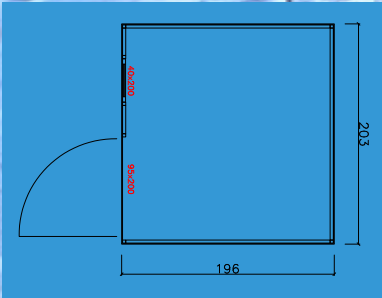

PEDROSA

System type Tool sheds
Roof type Pent Roof
Thickness 0,5 mm
Wall dimensions 477 (222 cm/250 cm) x 165cm
Front height 232 cm

Rear height 216 cm
Color RAL 7016 + Winchester
Gutter Yes
Floor Yes
Door 100x200
Window 2x Fixed

MANSEL

System type Tool sheds
Roof type Flat roof
Thickness 0,5 mm
Wall dimensions 506 (188 cm/216 cm/102 cm) x 250 cm
Front height 216 cm
Rear height 198 cm

Color RAL 7016 / Golden Oak
Gutter Yes
Floor Yes
Door 95x200
Window None

KUBICA

System type	Garden sheds	Rear height	198 cm
Roof type	Pent Roof	Color	RAL 7016 / Golden Oak
Thickness	0,5 mm	Gutter	Yes
Wall dimensions	500 x 170 cm	Floor	Yes
Front height	216 cm	Door	100x200
		Window	None