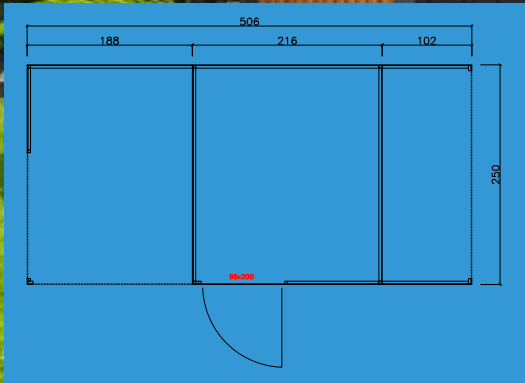

ROSSI

System type Tool sheds
Roof type Flat roof
Thickness 0,5 mm
Wall dimensions 550 (200 cm/350 cm) x 550 cm
Front height 232 cm
Rear height 215 cm

Color RAL 7016
Gutter No
Floor Yes
Door 100x200
Window 80 x 60 cm (tiltable)

PROST

System type	Carports	Color	RAL 7016
Roof type	Flat roof	Gutter	No
Thickness	0,5 mm	Floor	Yes
Wall dimensions	550 (200 cm/350 cm) x 550 cm	Door	100x200
Front height	232 cm	Window	None
Rear height	215 cm		

PEDROSA

System type Tool sheds
Roof type Pent Roof
Thickness 0,5 mm
Wall dimensions 477 (222 cm/250 cm) x 165cm
Front height 232 cm

Rear height 216 cm
Color RAL 7016 + Winchester
Gutter Yes
Floor Yes
Door 100x200
Window 2x Fixed

MANSEL

System type Tool sheds
Roof type Flat roof
Thickness 0,5 mm
Wall dimensions 506 (188 cm/216 cm/102 cm) x 250 cm
Front height 216 cm
Rear height 198 cm

Color RAL 7016 / Golden Oak
Gutter Yes
Floor Yes
Door 95x200
Window None