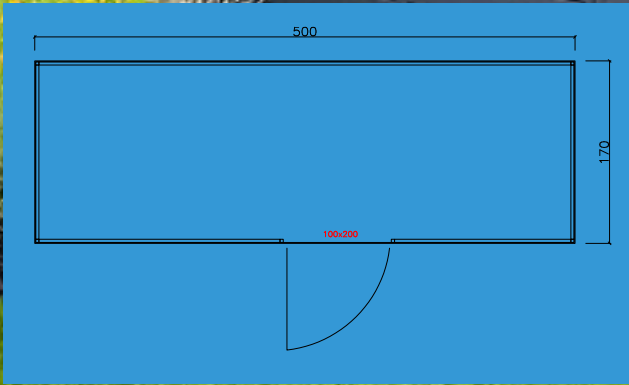

ROSSI

System type Tool sheds
Roof type Flat roof
Thickness 0,5 mm
Wall dimensions 550 (200 cm/350 cm) x 550 cm
Front height 232 cm
Rear height 215 cm

Color RAL 7016
Gutter No
Floor Yes
Door 100x200
Window 80 x 60 cm (tiltable)

PEDROSA

System type Tool sheds
Roof type Pent Roof
Thickness 0,5 mm
Wall dimensions 477 (222 cm/250 cm) x 165cm
Front height 232 cm

Rear height 216 cm
Color RAL 7016 + Winchester
Gutter Yes
Floor Yes
Door 100x200
Window 2x Fixed

MANSEL

System type Tool sheds
Roof type Flat roof
Thickness 0,5 mm
Wall dimensions 506 (188 cm/216 cm/102 cm) x 250 cm
Front height 216 cm
Rear height 198 cm

Color RAL 7016 / Golden Oak
Gutter Yes
Floor Yes
Door 95x200
Window None