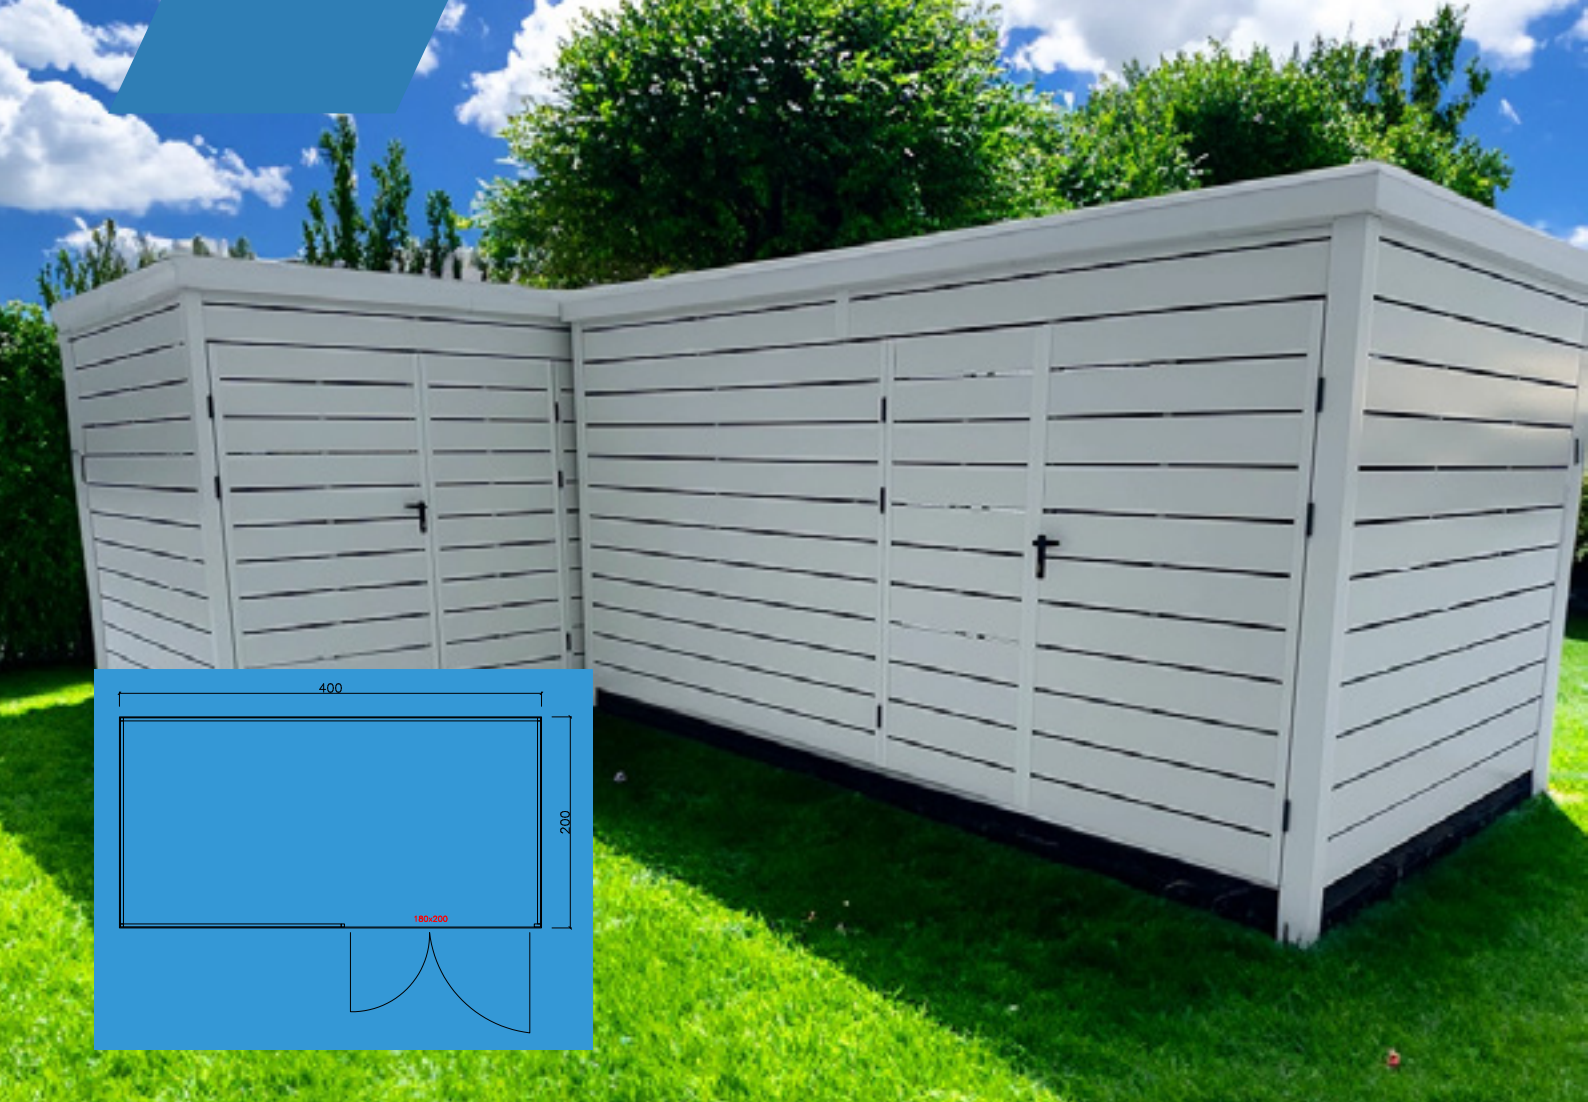

HAMILTON

System type	Garden accessories	Color	RAL 9010
Roof type	Flat roof	Gutter	Yes
Thickness	0,5 mm	Floor	No
Wall dimensions	400 x 300 cm	Door	100 x 200
Front height	215 cm	Window	None
Rear height	198 cm