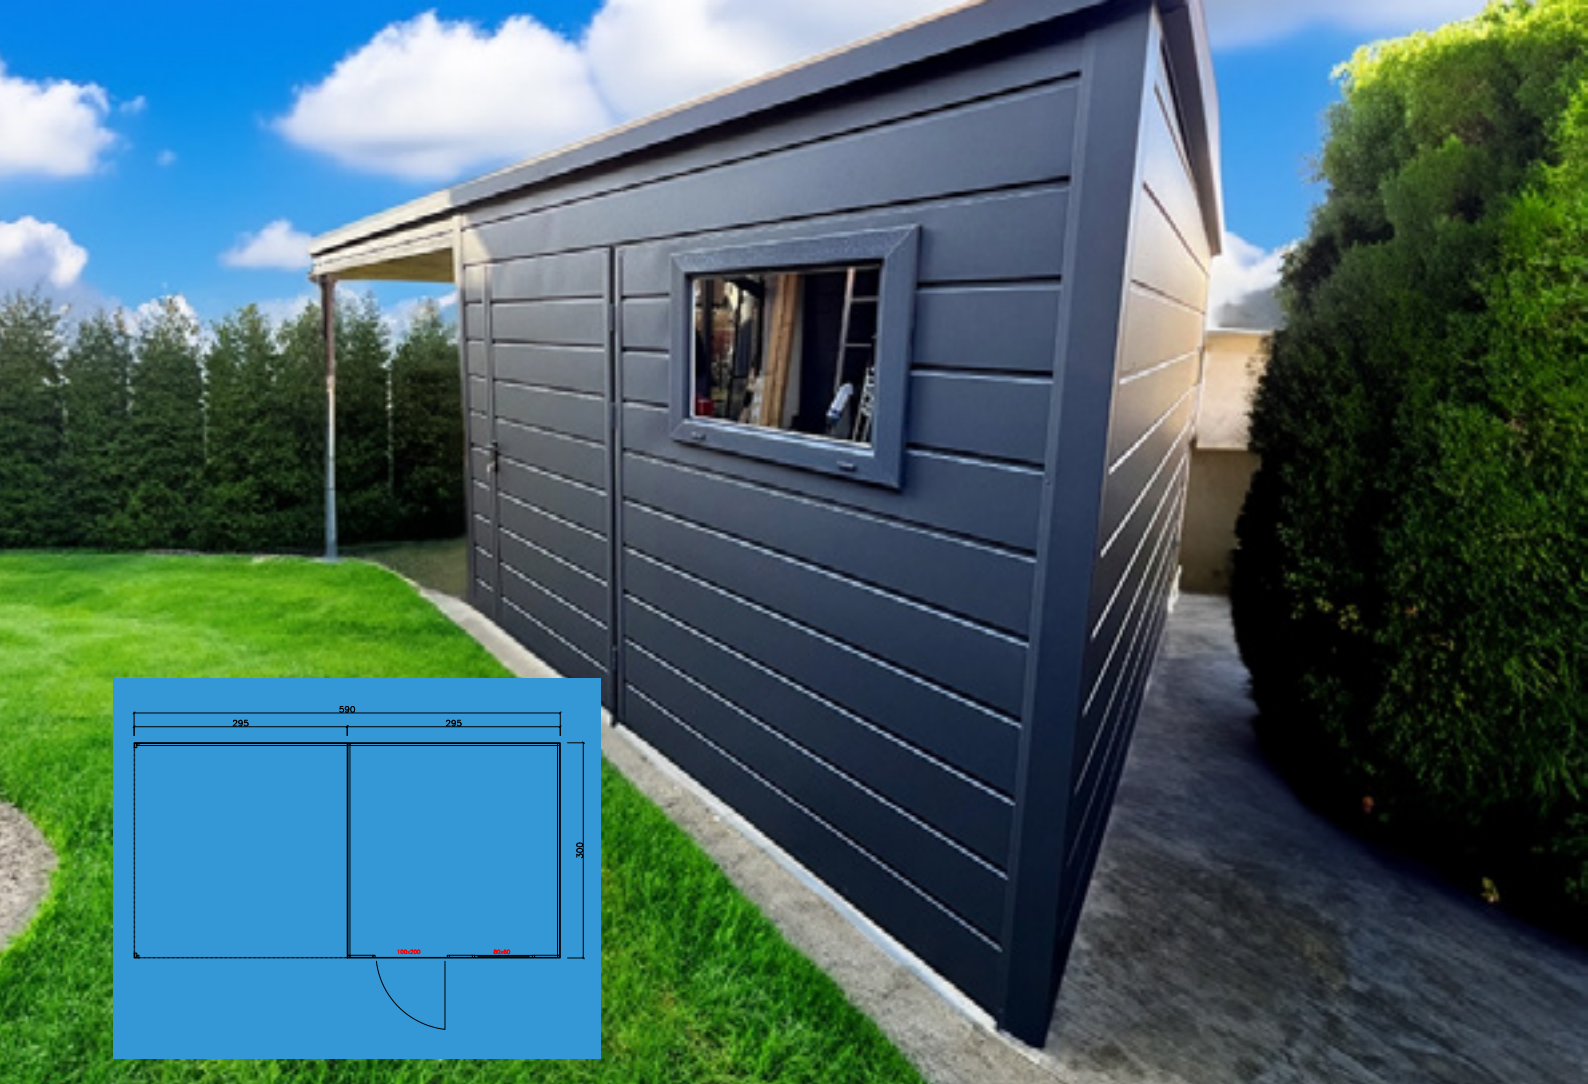

SENNA

System type	Tool sheds	Roof type	Pent Roof
Thickness	0,5 mm	Gutter	Yes
Wall dimensions	590 (295 cm/295 cm) x 300 cm	Floor	Yes
Front height	232 cm	Door	100x200
Rear height	215 cm	Window	80 x 60 cm (tiltable)
Color	RAL 7016