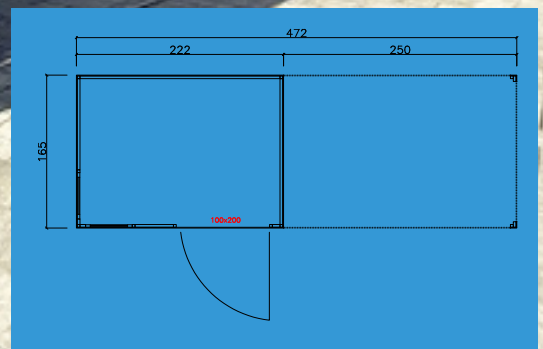

PEDROSA

System type Tool sheds
Roof type Pent Roof
Thickness 0,5 mm
Wall dimensions 477 (222 cm/250 cm) x 165cm
Front height 232 cm

Rear height 216 cm
Color RAL 7016 + Winchester
Gutter Yes
Floor Yes
Door 100x200
Window 2x Fixed