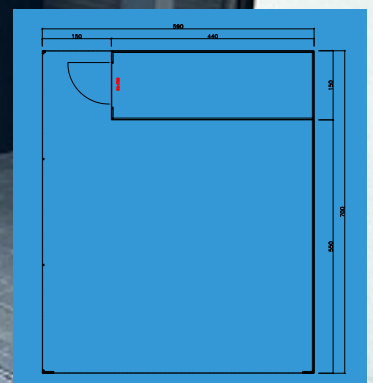

Roof pitch 1 °
Door ET 95 x 200 cm
Window Fest 50 x 200 cm

(Floor including foundation frame) optional

SENNA

System type	Tool sheds	Roof type	Pent Roof
Thickness	0,5 mm	Gutter	Yes
Wall dimensions	590 (295 cm/295 cm) x 300 cm	Floor	Yes
Front height	232 cm	Door	100x200
Rear height	215 cm	Window	80 x 60 cm (tiltable)
Color	RAL 7016		

VETTEL

System type	Carports	Color	RAL 7016 (both sides)
Roof type	Flat roof	Gutter	Yes
Thickness	0,5 mm	Floor	Yes
Wall dimensions	700 x 590 cm	Door	95x200
Front height	265 cm	Window	None
Rear height	244 cm		

SCHUMACHER

System type	Tool sheds	Rear height	216 cm
Roof type	Flat roof	Color	RAL 7016 + Walnut
Thickness	0,5 mm	Gutter	Yes
Wall dimensions	450 (200 cm/250 cm) x 250 cm	Floor	Yes
Front height	232 cm	Door	200x200 cm
		Window	40x200 (Fixed)

ROSSI

System type Tool sheds
Roof type Flat roof
Thickness 0,5 mm
Wall dimensions 550 (200 cm/350 cm) x 550 cm
Front height 232 cm
Rear height 215 cm

Color RAL 7016
Gutter No
Floor Yes
Door 100x200
Window 80 x 60 cm (tiltable)