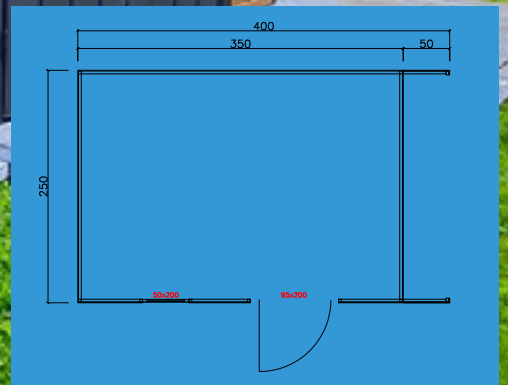

BOTTAS

Thickness 0,5 mm
Wall dimensions 500 x 400 cm
Front height 240 cm
Rear height 220 cm
Color RAL 8019

Gutter Yes
Floor Yes
Door 300 x 212 / 200 x 212 cm
Window No

MARQUEZ

System type Tool sheds
Roof type Flat roof
Color RAL 7016 / Walnut
Wall dimensions 400 x 250 cm
Side wall height 198 cm

Roof pitch 1 °
Door ET 95 x 200 cm
Window Fest 50 x 200 cm

(Floor including foundation frame) optional

SENNA

System type	Tool sheds	Roof type	Pent Roof
Thickness	0,5 mm	Gutter	Yes
Wall dimensions	590 (295 cm/295 cm) x 300 cm	Floor	Yes
Front height	232 cm	Door	100x200
Rear height	215 cm	Window	80 x 60 cm (tiltable)
Color	RAL 7016		

ROSSI

System type Tool sheds
Roof type Flat roof
Thickness 0,5 mm
Wall dimensions 550 (200 cm/350 cm) x 550 cm
Front height 232 cm
Rear height 215 cm

Color RAL 7016
Gutter No
Floor Yes
Door 100x200
Window 80 x 60 cm (tiltable)