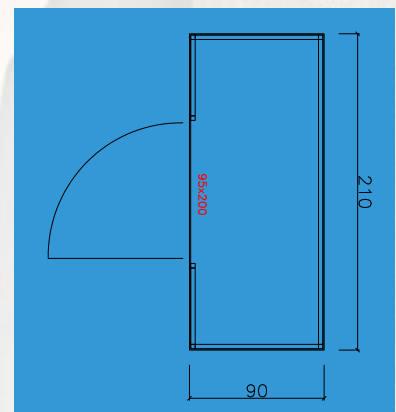

PEDROSA

System type Tool sheds
Roof type Pent Roof
Thickness 0,5 mm
Wall dimensions 477 (222 cm/250 cm) x 165cm
Front height 232 cm

Rear height 216 cm
Color RAL 7016 + Winchester
Gutter Yes
Floor Yes
Door 100x200
Window 2x Fixed

MANSEL

System type Tool sheds
Roof type Flat roof
Thickness 0,5 mm
Wall dimensions 506 (188 cm/216 cm/102 cm) x 250 cm
Front height 216 cm
Rear height 198 cm

Color RAL 7016 / Golden Oak
Gutter Yes
Floor Yes
Door 95x200
Window None

KUBICA

System type	Garden sheds	Rear height	198 cm
Roof type	Pent Roof	Color	RAL 7016 / Golden Oak
Thickness	0,5 mm	Gutter	Yes
Wall dimensions	500 x 170 cm	Floor	Yes
Front height	216 cm	Door	100x200
		Window	None

HUNT

System type Garden sheds
Roof type Flat roof
Thickness 0,5 mm
Wall dimensions 203 x 196 cm
Front height 216 cm
Rear height 198 cm

Color RAL 7016 / Golden Oak
Gutter No
Floor Yes
Door 95x200
Window 40x200 (Fixed)